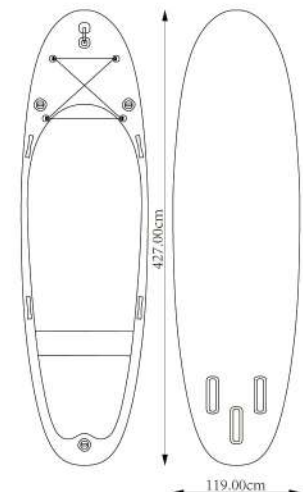

YFP029
Size: Customize

YFP030
Size: Customize

YFP031
Size: Customize

STAND UP PADDLE BOARD

HIGH QUALITY, OVER 10 YEARS EXPERIENCES

ALLROUND BOARD

YSU01
LENGTH
300cm
10'0"
WIDTH
78.7cm
31"
HEIGHT
15cm
6"
VOLUME
290 liters
WEIGHT
8 kg

R-04-01
9' 8" x 31" x 4"

R-05-01
10' 6" x 24" x 5"

R-06-01
10' 6" x 32" x 5"

R-07-01
10' 7" x 33" x 5"

R-07-02
10' 7" x 33" x 5"

R-08-01
12' 6" x 26" x 6"

R-08-02
12' 6" x 27" x 6"

R-09-01
12' 6" x 32" x 6"

R-13-02
11' 3" x 32" x 5"

R-14-01
14' x 25" x 6"

R-14-02
14' x 26" x 6"

R-14-03
12' 6" x 30" x 5"

R-15-01
14' x 47" x 8"

COMMERCIAL TOWABLES

PREMIUM QUALITY, OVER 10 YEARS EXPERIENCE

PREMIUM QUALITY CUSTOMIZED
INFLATABLE FLY FISH

RAFT & BOAT

YRB01
SIZE
Customize

YRB02
Size:Customize

YRB03
Size:Customize

YRB04
Size:Customize

YRB05
Size:Customize

YRB06
Size:Customize

YRB07
Size:Customize