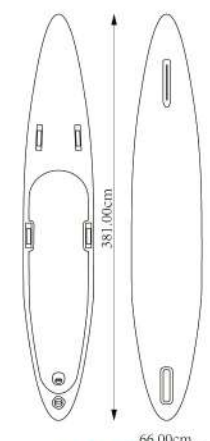

YFP029
Size: Customize

YFP030
Size: Customize

YFP031
Size: Customize

STAND UP PADDLE BOARD

HIGH QUALITY, OVER 10 YEARS EXPERIENCES

ALLROUND BOARD

YSU01
LENGTH
300cm
10'0"
WIDTH
78.7cm
31"
HEIGHT
15cm
6"
VOLUME
290 liters
WEIGHT
8 kg

R-04-01
9' 8" x 31" x 4"

R-05-01
10' 6" x 24" x 5"

R-06-01
10' 6" x 32" x 5"

R-07-01
10' 7" x 33" x 5"

R-07-02
10' 7" x 33" x 5"

R-08-01
12' 6" x 26" x 6"

R-08-02
12' 6" x 27" x 6"

R-09-01
12' 6" x 32" x 6"