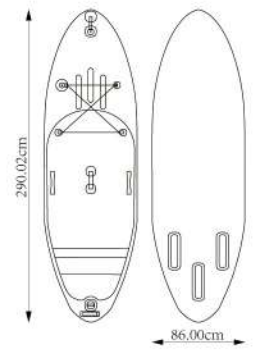

YFP029
Size: Customize

YFP030
Size: Customize

YFP031
Size: Customize

STAND UP PADDLE BOARD

HIGH QUALITY, OVER 10 YEARS EXPERIENCES

ALLROUND BOARD

YSU01
LENGTH
300cm
10'0"
WIDTH
78.7cm
31"
HEIGHT
15cm
6"
VOLUME
290 liters
WEIGHT
8 kg

YSU02
310 x 81 x 15cm

YSU03
345 x 85 x 15cm

ALLROUND BOARD

YSU04
310 x 79 x 15cm

YSU05
220 x 92 x 15cm

YSU06
220 x 92 x 15cm

YSU07
325 x 86.3 x 15cm

YSU08
244 x 76 x 15cm

YSU09
305 x 76 x 15cm

YSU10
320 x 66 x 12cm

YSU11
274.5 x 76 x 15cm

YSU12
381 x 73.7 x 12cm

CUSTOMIZED BOARD

R-01-01
8' 10" x 29" x 4"

R-02-01
9' 4" x 27" x 4"

R-03-01
9' 6" x 34" x 6"

R-04-01
9' 8" x 31" x 4"

R-05-01
10' 6" x 24" x 5"

R-06-01
10' 6" x 32" x 5"

R-07-01
10' 7" x 33" x 5"

R-07-02
10' 7" x 33" x 5"

R-08-01
12' 6" x 26" x 6"

R-08-02
12' 6" x 27" x 6"

R-09-01
12' 6" x 32" x 6"