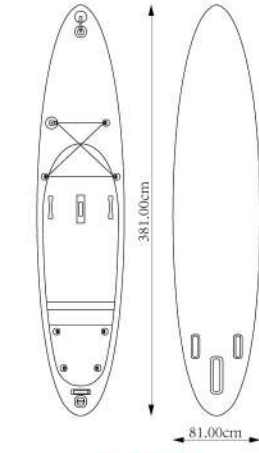

YFP029
Size: Customize

YFP030
Size: Customize

YFP031
Size: Customize

STAND UP PADDLE BOARD

HIGH QUALITY, OVER 10 YEARS EXPERIENCES

ALLROUND BOARD

YSU01
LENGTH
300cm
10'0"
WIDTH
78.7cm
31"
HEIGHT
15cm
6"
VOLUME
290 liters
WEIGHT
8 kg

YSU09
305 x 76 x 15cm

YSU10
320 x 66 x 12cm

YSU11
274.5 x 76 x 15cm

YSU12
381 x 73.7 x 12cm

CUSTOMIZED BOARD

R-01-01
8' 10" x 29" x 4"

R-02-01
9' 4" x 27" x 4"

R-03-01
9' 6" x 34" x 6"

R-04-01
9' 8" x 31" x 4"

R-05-01
10' 6" x 24" x 5"

R-06-01
10' 6" x 32" x 5"

R-07-01
10' 7" x 33" x 5"

R-07-02
10' 7" x 33" x 5"

R-08-01
12' 6" x 26" x 6"

R-08-02
12' 6" x 27" x 6"

R-09-01
12' 6" x 32" x 6"

R-10-01
13' 2" x 30" x 6"

CUSTOMIZED BOARD

R-10-02
17' x 60" x 5"

R-10-03
18' 5" x 60" x 5"

R-10-04
22' x 33" x 5"

R-11-01
11' x 30" x 5"

R-12-01
10' 7" x 34" x 5"

R-13-01
10' 7" x 34" x 5"