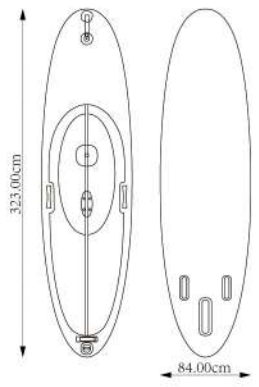

YFP029
Size: Customize

YFP030
Size: Customize

YFP031
Size: Customize

STAND UP PADDLE BOARD

HIGH QUALITY, OVER 10 YEARS EXPERIENCES

ALLROUND BOARD

YSU01
LENGTH
300cm
10'0"
WIDTH
78.7cm
31"
HEIGHT
15cm
6"
VOLUME
290 liters
WEIGHT
8 kg

YSU02
310 x 81 x 15cm

YSU03
345 x 85 x 15cm

ALLROUND BOARD

YSU04
310 x 79 x 15cm

YSU05
220 x 92 x 15cm

YSU06
220 x 92 x 15cm

YSU07
325 x 86.3 x 15cm

YSU08
244 x 76 x 15cm

YSU09
305 x 76 x 15cm

YSU10
320 x 66 x 12cm

YSU11
274.5 x 76 x 15cm

YSU12
381 x 73.7 x 12cm

CUSTOMIZED BOARD

R-01-01
8' 10" x 29" x 4"

R-02-01
9' 4" x 27" x 4"

R-03-01
9' 6" x 34" x 6"

R-04-01
9' 8" x 31" x 4"

R-05-01
10' 6" x 24" x 5"

R-06-01
10' 6" x 32" x 5"

R-07-01
10' 7" x 33" x 5"

R-07-02
10' 7" x 33" x 5"

R-08-01
12' 6" x 26" x 6"

R-08-02
12' 6" x 27" x 6"

R-09-01
12' 6" x 32" x 6"