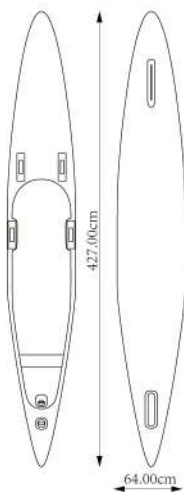

R-14-01
14' x 25" x 6"