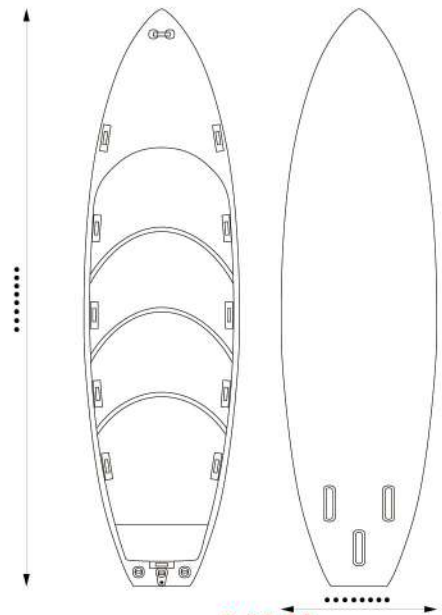

YFP029
Size: Customize

YFP030
Size: Customize

YFP031
Size: Customize

STAND UP PADDLE BOARD

HIGH QUALITY, OVER 10 YEARS EXPERIENCES

ALLROUND BOARD

YSU01
LENGTH
300cm
10'0"
WIDTH
78.7cm
31"
HEIGHT
15cm
6"
VOLUME
290 liters
WEIGHT
8 kg

YSU09
305 x 76 x 15cm

YSU10
320 x 66 x 12cm

YSU11
274.5 x 76 x 15cm

YSU12
381 x 73.7 x 12cm

CUSTOMIZED BOARD

R-01-01
8' 10" x 29" x 4"

R-02-01
9' 4" x 27" x 4"

R-03-01
9' 6" x 34" x 6"

R-04-01
9' 8" x 31" x 4"

R-05-01
10' 6" x 24" x 5"

R-06-01
10' 6" x 32" x 5"

R-07-01
10' 7" x 33" x 5"

R-07-02
10' 7" x 33" x 5"

R-08-01
12' 6" x 26" x 6"

R-08-02
12' 6" x 27" x 6"

R-09-01
12' 6" x 32" x 6"

R-10-01
13' 2" x 30" x 6"

CUSTOMIZED BOARD

R-10-02
17' x 60" x 5"

R-10-03
18' 5" x 60" x 5"

R-10-04
22' x 33" x 5"

R-11-01
11' x 30" x 5"

R-12-01
10' 7" x 34" x 5"

R-13-01
10' 7" x 34" x 5"