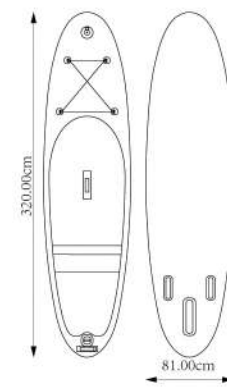

YFP029
Size: Customize

YFP030
Size: Customize

YFP031
Size: Customize

STAND UP PADDLE BOARD

HIGH QUALITY, OVER 10 YEARS EXPERIENCES

ALLROUND BOARD

YSU01
LENGTH
300cm
10'0"
WIDTH
78.7cm
31"
HEIGHT
15cm
6"
VOLUME
290 liters
WEIGHT
8 kg

YSU02
310 x 81 x 15cm

YSU03
345 x 85 x 15cm

ALLROUND BOARD

YSU04
310 x 79 x 15cm

YSU05
220 x 92 x 15cm

YSU06
220 x 92 x 15cm

YSU07
325 x 86.3 x 15cm

YSU08
244 x 76 x 15cm

YSU09
305 x 76 x 15cm

YSU10
320 x 66 x 12cm

YSU11
274.5 x 76 x 15cm

YSU12
381 x 73.7 x 12cm

CUSTOMIZED BOARD

R-01-01
8' 10" x 29" x 4"

R-02-01
9' 4" x 27" x 4"

R-03-01
9' 6" x 34" x 6"

R-04-01
9' 8" x 31" x 4"

R-05-01
10' 6" x 24" x 5"

R-06-01
10' 6" x 32" x 5"

R-07-01
10' 7" x 33" x 5"

R-07-02
10' 7" x 33" x 5"

R-08-01
12' 6" x 26" x 6"

R-08-02
12' 6" x 27" x 6"

R-09-01
12' 6" x 32" x 6"