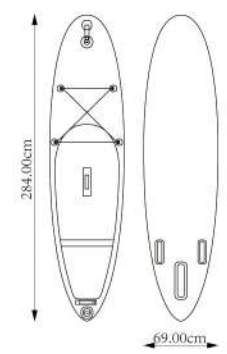

YFP029
Size: Customize

YFP030
Size: Customize

YFP031
Size: Customize

STAND UP PADDLE BOARD

HIGH QUALITY, OVER 10 YEARS EXPERIENCES

ALLROUND BOARD

YSU01
LENGTH
300cm
10'0"
WIDTH
78.7cm
31"
HEIGHT
15cm
6"
VOLUME
290 liters
WEIGHT
8 kg

YSU02
310 x 81 x 15cm

YSU03
345 x 85 x 15cm

ALLROUND BOARD

YSU04
310 x 79 x 15cm

YSU05
220 x 92 x 15cm

YSU06
220 x 92 x 15cm

YSU07
325 x 86.3 x 15cm

YSU08
244 x 76 x 15cm

YSU09
305 x 76 x 15cm

YSU10
320 x 66 x 12cm

YSU11
274.5 x 76 x 15cm

YSU12
381 x 73.7 x 12cm

CUSTOMIZED BOARD

R-01-01
8' 10" x 29" x 4"

R-02-01
9' 4" x 27" x 4"

R-03-01
9' 6" x 34" x 6"

R-04-01
9' 8" x 31" x 4"

R-05-01
10' 6" x 24" x 5"

R-06-01
10' 6" x 32" x 5"

R-07-01
10' 7" x 33" x 5"

R-07-02
10' 7" x 33" x 5"

R-08-01
12' 6" x 26" x 6"

R-08-02
12' 6" x 27" x 6"

R-09-01
12' 6" x 32" x 6"