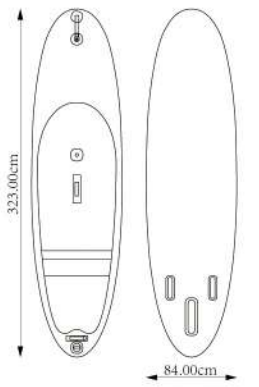

YFP029
Size: Customize

YFP030
Size: Customize

YFP031
Size: Customize

STAND UP PADDLE BOARD

HIGH QUALITY, OVER 10 YEARS EXPERIENCES

ALLROUND BOARD

YSU01
LENGTH
300cm
10'0"
WIDTH
78.7cm
31"
HEIGHT
15cm
6"
VOLUME
290 liters
WEIGHT
8 kg

YSU09
305 x 76 x 15cm

YSU10
320 x 66 x 12cm

YSU11
274.5 x 76 x 15cm

YSU12
381 x 73.7 x 12cm

CUSTOMIZED BOARD

R-01-01
8' 10" x 29" x 4"

R-02-01
9' 4" x 27" x 4"

R-03-01
9' 6" x 34" x 6"

R-04-01
9' 8" x 31" x 4"

R-05-01
10' 6" x 24" x 5"

R-06-01
10' 6" x 32" x 5"

R-07-01
10' 7" x 33" x 5"

R-07-02
10' 7" x 33" x 5"

R-08-01
12' 6" x 26" x 6"

R-08-02
12' 6" x 27" x 6"

R-09-01
12' 6" x 32" x 6"