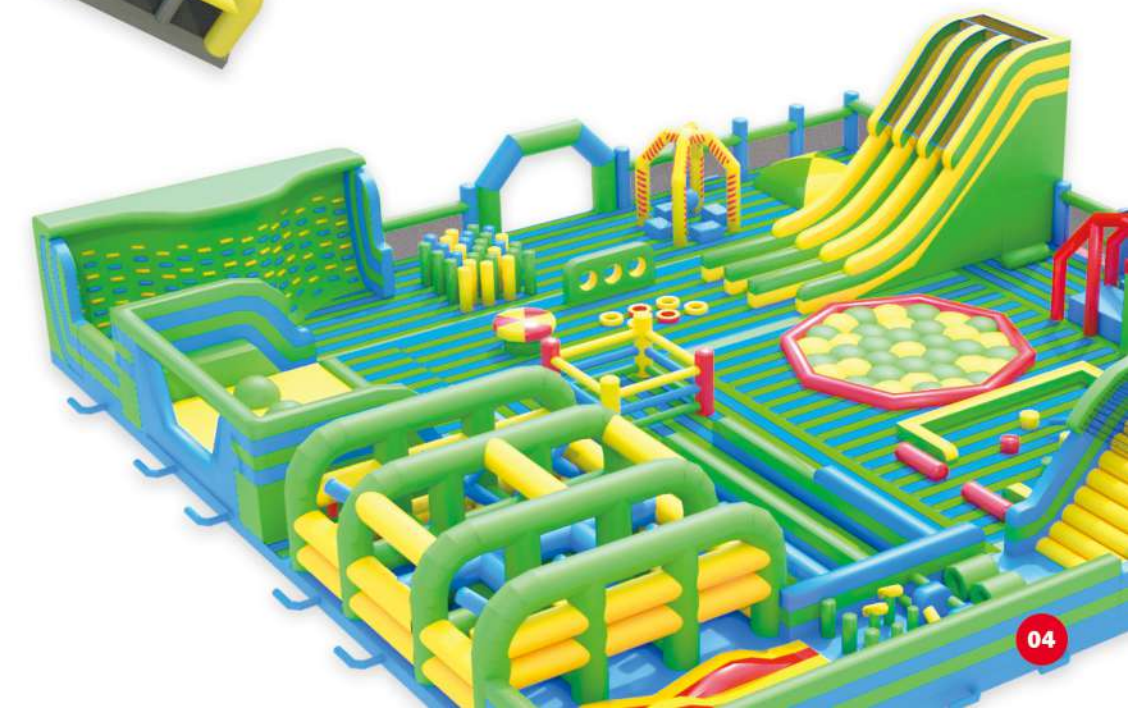

HOW DO WE BUILD YOUR INDOOR PARK?

We are experienced in building the indoor park to your desire. The process of creating your indoor park as a turnkey project exists of the following steps.

1. The process usually kicks-off with you reaching out to us. We can be reached by e-mail, whatsapp, phone or website forms.
2. We would like to know what you are looking for and what your wishes are. We will make sure to ask you the right questions.
3. Based on the information you provide us we will provide you with some visuals of previous projects along with a price indication.
4. The next step we create a customized design of your indoor park. We will make every effort to offer you the best design.
5. Virtual experience will impress you on your inflatable indoor park. The final design will be sent to you as a movie. Experience the design from your customers' perspective.
6. Your indoor park will be adjusted based on your feedback.
7. Where and how you want to build your park is important of your indoor park. Therefore the exact measurements and site plans will be requested to send to us. This enables us to tackle future problems and build the perfect park.
8. Now the production starts. During this period we will contact you frequently with status updates and check if examples are approved.
9. 10 weeks after your design approval - The delivery and set up of your indoor park takes place. We will send you the installation instructions.