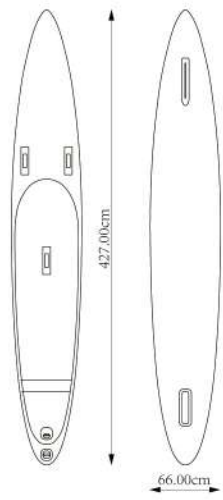

YFP029
Size: Customize

YFP030
Size: Customize

YFP031
Size: Customize

STAND UP PADDLE BOARD

HIGH QUALITY, OVER 10 YEARS EXPERIENCES

ALLROUND BOARD

YSU01
LENGTH
300cm
10'0"
WIDTH
78.7cm
31"
HEIGHT
15cm
6"
VOLUME
290 liters
WEIGHT
8 kg

R-04-01
9' 8" x 31" x 4"

R-05-01
10' 6" x 24" x 5"

R-06-01
10' 6" x 32" x 5"

R-07-01
10' 7" x 33" x 5"

R-07-02
10' 7" x 33" x 5"

R-08-01
12' 6" x 26" x 6"

R-08-02
12' 6" x 27" x 6"

R-09-01
12' 6" x 32" x 6"

R-10-01
13' 2" x 30" x 6"

CUSTOMIZED BOARD

R-10-02
17' x 60" x 5"

R-10-03
18' 5" x 60" x 5"

R-10-04
22' x 33" x 5"

R-11-01
11' x 30" x 5"

R-12-01
10' 7" x 34" x 5"

R-13-01
10' 7" x 34" x 5"

R-13-02
11' 3" x 32" x 5"

R-14-01
14' x 25" x 6"

R-14-02
14' x 26" x 6"

R-14-03
12' 6" x 30" x 5"

R-15-01
14' x 47" x 8"

COMMERCIAL TOWABLES

PREMIUM QUALITY, OVER 10 YEARS EXPERIENCE

PREMIUM QUALITY CUSTOMIZED
INFLATABLE FLY FISH