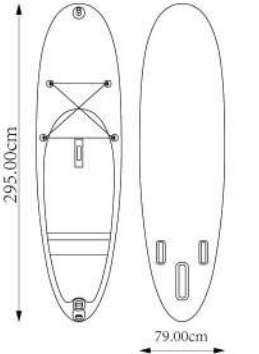

YFP029
Size: Customize

YFP030
Size: Customize

YFP031
Size: Customize

STAND UP PADDLE BOARD

HIGH QUALITY, OVER 10 YEARS EXPERIENCES

ALLROUND BOARD

YSU01
LENGTH
300cm
10'0"
WIDTH
78.7cm
31"
HEIGHT
15cm
6"
VOLUME
290 liters
WEIGHT
8 kg

YSU02
310 x 81 x 15cm

YSU03
345 x 85 x 15cm

ALLROUND BOARD

YSU04
310 x 79 x 15cm

YSU05
220 x 92 x 15cm

YSU06
220 x 92 x 15cm

YSU07
325 x 86.3 x 15cm

YSU08
244 x 76 x 15cm

YSU09
305 x 76 x 15cm

YSU10
320 x 66 x 12cm

YSU11
274.5 x 76 x 15cm

YSU12
381 x 73.7 x 12cm

CUSTOMIZED BOARD

R-01-01
8' 10" x 29" x 4"

R-02-01
9' 4" x 27" x 4"

R-03-01
9' 6" x 34" x 6"

R-04-01
9' 8" x 31" x 4"

R-05-01
10' 6" x 24" x 5"

R-06-01
10' 6" x 32" x 5"

R-07-01
10' 7" x 33" x 5"

R-07-02
10' 7" x 33" x 5"

R-08-01
12' 6" x 26" x 6"

R-08-02
12' 6" x 27" x 6"

R-09-01
12' 6" x 32" x 6"