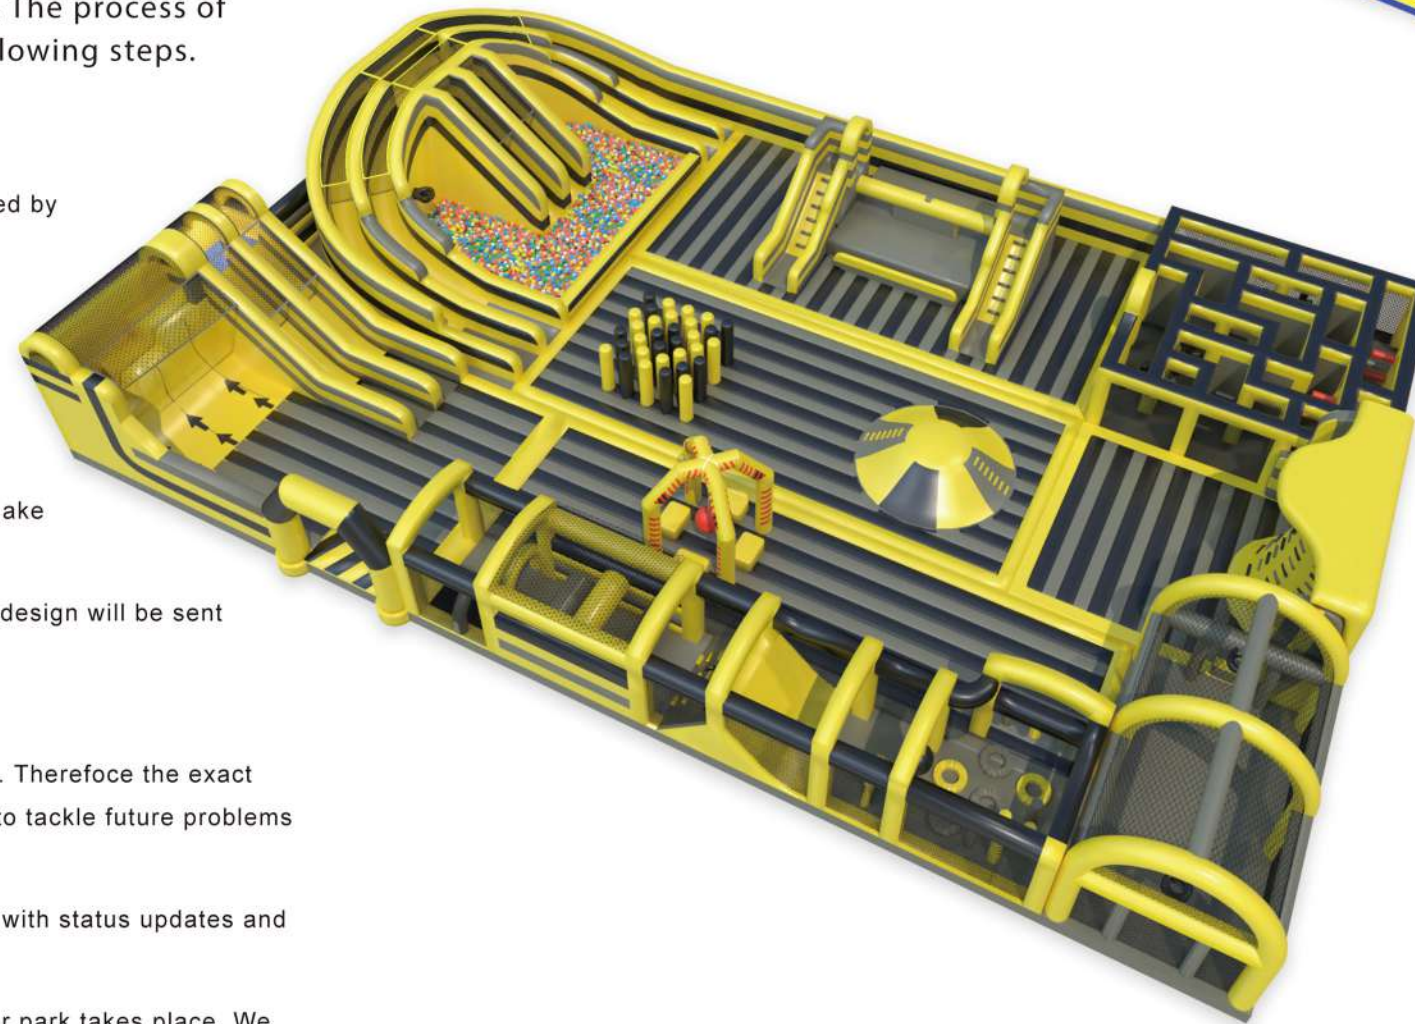

HOW DO WE BUILD YOUR INDOOR PARK?

We are experienced in building the indoor park to your desire. The process of creating your indoor park as a turnkey project exists of the following steps.

1. The process usually kicks-off with you reaching out to us. We can be reached by e-mail, whatsapp, phone or website forms.
2. We would like to know what you are looking for and what your wishes are. We will make sure to ask you the right questions.
3. Based on the information you provide us we will provide you with some visuals of previous projects along with a price indication.
4. The next step we create a customized design of your indoor park. We will make every effort to offer you the best design.
5. Virtual experience will impress you on your inflatable indoor park. The final design will be sent to you as a movie. Experience the design from your customers' perspective.
6. Your indoor park will be adjusted based on your feedback.
7. Where and how you want to build your park is important of your indoor park. Therefore the exact measurements and site plans will be requested to send to us. This enables us to tackle future problems and build the perfect park.
8. Now the production starts. During this period we will contact you frequently with status updates and check if examples are approved.
9. 10 weeks after your design approval - The delivery and set up of your indoor park takes place. We will send you the installation instructions.