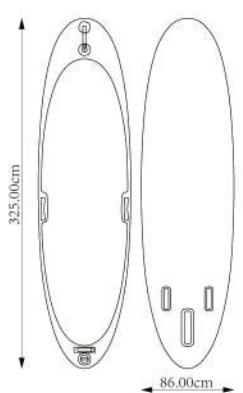

YFP029
Size: Customize

YFP030
Size: Customize

YFP031
Size: Customize

STAND UP PADDLE BOARD

HIGH QUALITY, OVER 10 YEARS EXPERIENCES

ALLROUND BOARD

YSU01
LENGTH
300cm
10'0"
WIDTH
78.7cm
31"
HEIGHT
15cm
6"
VOLUME
290 liters
WEIGHT
8 kg

R-04-01
9' 8" x 31" x 4"

R-05-01
10' 6" x 24" x 5"

R-06-01
10' 6" x 32" x 5"

R-07-01
10' 7" x 33" x 5"

R-07-02
10' 7" x 33" x 5"

R-08-01
12' 6" x 26" x 6"

R-08-02
12' 6" x 27" x 6"

R-09-01
12' 6" x 32" x 6"

R-10-01
13' 2" x 30" x 6"

CUSTOMIZED BOARD

R-10-02
17' x 60" x 5"

R-10-03
18' 5" x 60" x 5"

R-10-04
22' x 33" x 5"

R-11-01
11' x 30" x 5"

R-12-01
10' 7" x 34" x 5"

R-13-01
10' 7" x 34" x 5"

R-13-02
11' 3" x 32" x 5"

R-14-01
14' x 25" x 6"

R-14-02
14' x 26" x 6"

R-14-03
12' 6" x 30" x 5"

R-15-01
14' x 47" x 8"

COMMERCIAL TOWABLES

PREMIUM QUALITY, OVER 10 YEARS EXPERIENCE

PREMIUM QUALITY CUSTOMIZED
INFLATABLE FLY FISH