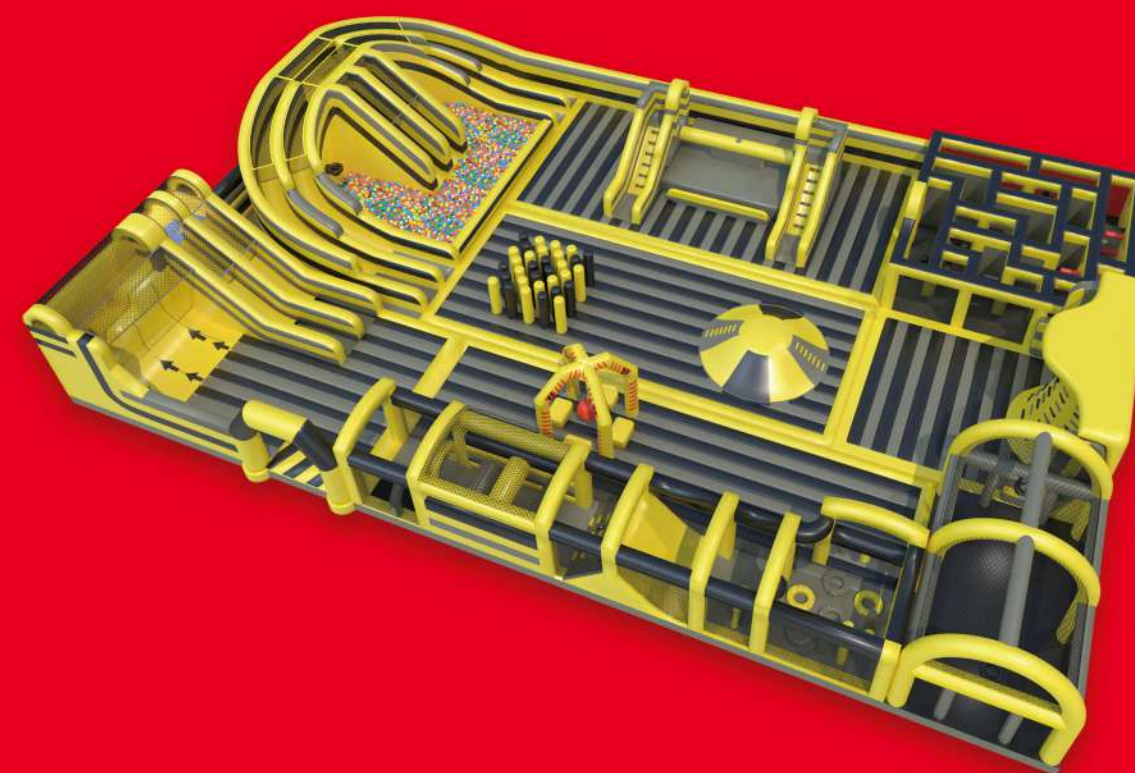

Y&G

Pangao Inflatable Co., Ltd

FLEXIBLE
INNOVATION
LOADS OF FUN FOR ALL AGES

Y&G

Pangao Inflatable Co., Ltd

Guangzhou Pangao Inflatable Co.,Ltd (Y&G)

Tel:020-39218227/ 39253206

Web:www.yginflatable.com | www.pangoinflatable.com