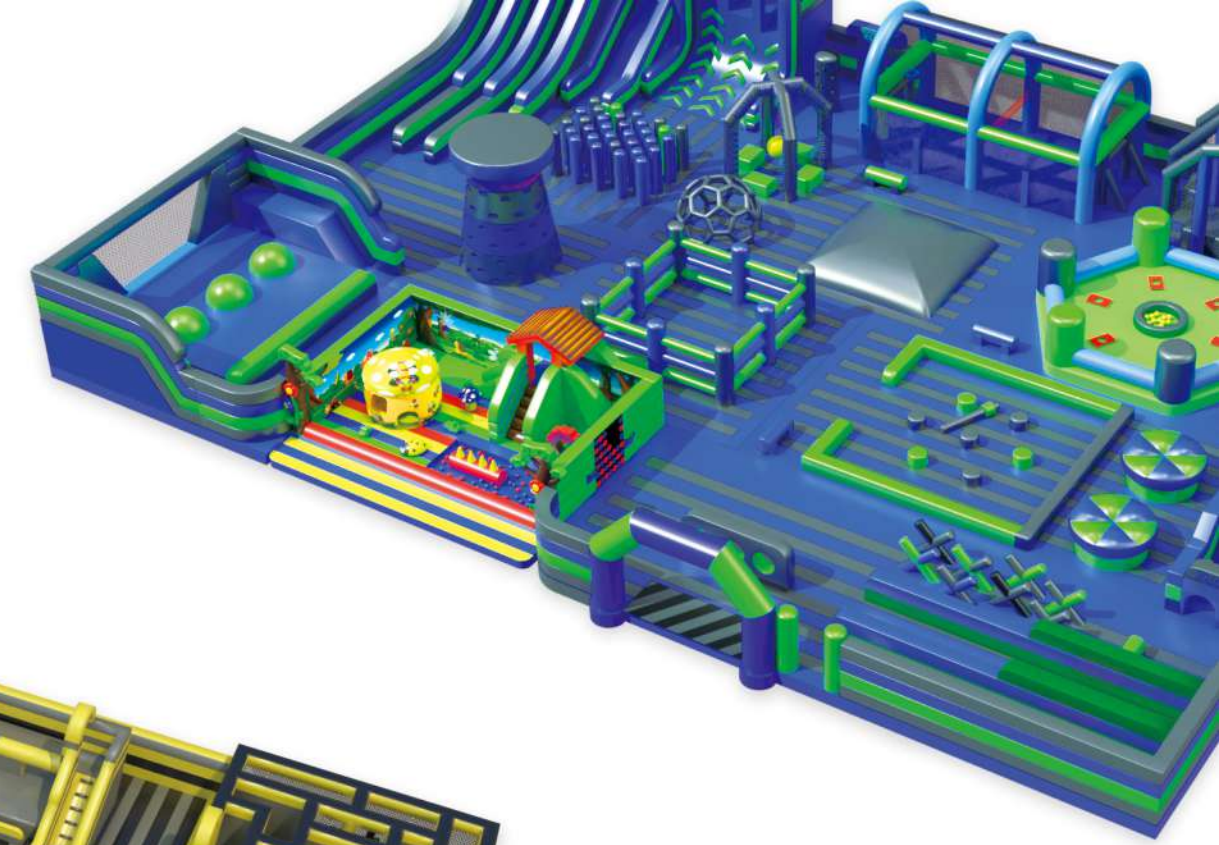

HOW DO WE BUILD YOUR INDOOR PARK?

We are experienced in building the indoor park to your desire. The process of creating your indoor park as a turnkey project exists of the following steps.

1. The process usually kicks-off with you reaching out to us. We can be reached by e-mail, whatsapp, phone or website forms.
2. We would like to know what you are looking for and what your wishes are. We will make sure to ask you the right questions.
3. Based on the information you provide us we will provide you with some visuals of previous projects along with a price indication.
4. The next step we create a customized design of your indoor park. We will make every effort to offer you the best design.
5. Virtual experience will impress you on your inflatable indoor park. The final design will be sent to you as a movie. Experience the design from your customers' perspective.
6. Your indoor park will be adjusted based on your feedback.
7. Where and how you want to build your park is important of your indoor park. Therefore the exact measurements and site plans will be requested to send to us. This enables us to tackle future problems and build the perfect park.
8. Now the production starts. During this period we will contact you frequently with status updates and check if examples are approved.
9. 10 weeks after your design approval - The delivery and set up of your indoor park takes place. We will send you the installation instructions.