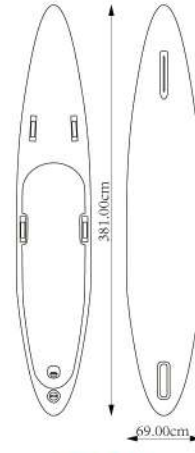

YFP029
Size: Customize

YFP030
Size: Customize

YFP031
Size: Customize

STAND UP PADDLE BOARD

HIGH QUALITY, OVER 10 YEARS EXPERIENCES

ALLROUND BOARD

YSU01
LENGTH
300cm
10'0"
WIDTH
78.7cm
31"
HEIGHT
15cm
6"
VOLUME
290 liters
WEIGHT
8 kg

R-04-01
9' 8" x 31" x 4"

R-05-01
10' 6" x 24" x 5"

R-06-01
10' 6" x 32" x 5"

R-07-01
10' 7" x 33" x 5"

R-07-02
10' 7" x 33" x 5"

R-08-01
12' 6" x 26" x 6"

R-08-02
12' 6" x 27" x 6"

R-09-01
12' 6" x 32" x 6"