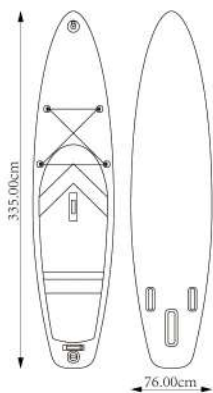

YFP029
Size: Customize

YFP030
Size: Customize

YFP031
Size: Customize

STAND UP PADDLE BOARD

HIGH QUALITY, OVER 10 YEARS EXPERIENCES

ALLROUND BOARD

YSU01
LENGTH
300cm
10'0"
WIDTH
78.7cm
31"
HEIGHT
15cm
6"
VOLUME
290 liters
WEIGHT
8 kg

R-04-01
9' 8" x 31" x 4"

R-05-01
10' 6" x 24" x 5"

R-06-01
10' 6" x 32" x 5"

R-07-01
10' 7" x 33" x 5"

R-07-02
10' 7" x 33" x 5"

R-08-01
12' 6" x 26" x 6"

R-08-02
12' 6" x 27" x 6"

R-09-01
12' 6" x 32" x 6"

R-10-01
13' 2" x 30" x 6"

CUSTOMIZED BOARD

R-10-02
17' x 60" x 5"

R-10-03
18' 5" x 60" x 5"

R-10-04
22' x 33" x 5"

R-11-01
11' x 30" x 5"

R-12-01
10' 7" x 34" x 5"

R-13-01
10' 7" x 34" x 5"

R-13-02
11' 3" x 32" x 5"

R-14-01
14' x 25" x 6"

R-14-02
14' x 26" x 6"

R-14-03
12' 6" x 30" x 5"

R-15-01
14' x 47" x 8"

COMMERCIAL TOWABLES

PREMIUM QUALITY, OVER 10 YEARS EXPERIENCE

PREMIUM QUALITY CUSTOMIZED
INFLATABLE FLY FISH