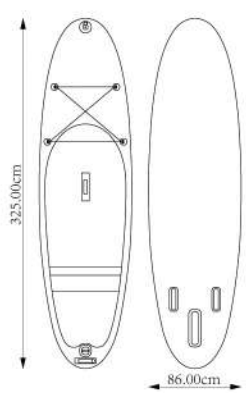

YFP029
Size: Customize

YFP030
Size: Customize

YFP031
Size: Customize

STAND UP PADDLE BOARD

HIGH QUALITY, OVER 10 YEARS EXPERIENCES

ALLROUND BOARD

YSU01
LENGTH
300cm
10'0"
WIDTH
78.7cm
31"
HEIGHT
15cm
6"
VOLUME
290 liters
WEIGHT
8 kg

R-04-01
9' 8" x 31" x 4"

R-05-01
10' 6" x 24" x 5"

R-06-01
10' 6" x 32" x 5"

R-07-01
10' 7" x 33" x 5"

R-07-02
10' 7" x 33" x 5"

R-08-01
12' 6" x 26" x 6"

R-08-02
12' 6" x 27" x 6"

R-09-01
12' 6" x 32" x 6"

R-10-01
13' 2" x 30" x 6"

CUSTOMIZED BOARD

R-10-02
17' x 60" x 5"

R-10-03
18' 5" x 60" x 5"

R-10-04
22' x 33" x 5"

R-11-01
11' x 30" x 5"

R-12-01
10' 7" x 34" x 5"

R-13-01
10' 7" x 34" x 5"

R-13-02
11' 3" x 32" x 5"

R-14-01
14' x 25" x 6"

R-14-02
14' x 26" x 6"

R-14-03
12' 6" x 30" x 5"

R-15-01
14' x 47" x 8"

COMMERCIAL TOWABLES

PREMIUM QUALITY, OVER 10 YEARS EXPERIENCE

PREMIUM QUALITY CUSTOMIZED
INFLATABLE FLY FISH