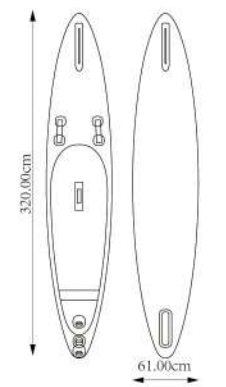

YFP029
Size: Customize

YFP030
Size: Customize

YFP031
Size: Customize

STAND UP PADDLE BOARD

HIGH QUALITY, OVER 10 YEARS EXPERIENCES

ALLROUND BOARD

YSU01
LENGTH
300cm
10'0"
WIDTH
78.7cm
31"
HEIGHT
15cm
6"
VOLUME
290 liters
WEIGHT
8 kg

YSU02
310 x 81 x 15cm

YSU03
345 x 85 x 15cm

ALLROUND BOARD

YSU04
310 x 79 x 15cm

YSU05
220 x 92 x 15cm

YSU06
220 x 92 x 15cm

YSU07
325 x 86.3 x 15cm

YSU08
244 x 76 x 15cm

YSU09
305 x 76 x 15cm

YSU10
320 x 66 x 12cm

YSU11
274.5 x 76 x 15cm

YSU12
381 x 73.7 x 12cm

CUSTOMIZED BOARD

R-01-01
8' 10" x 29" x 4"

R-02-01
9' 4" x 27" x 4"

R-03-01
9' 6" x 34" x 6"

R-04-01
9' 8" x 31" x 4"

R-05-01
10' 6" x 24" x 5"

R-06-01
10' 6" x 32" x 5"

R-07-01
10' 7" x 33" x 5"

R-07-02
10' 7" x 33" x 5"

R-08-01
12' 6" x 26" x 6"

R-08-02
12' 6" x 27" x 6"

R-09-01
12' 6" x 32" x 6"