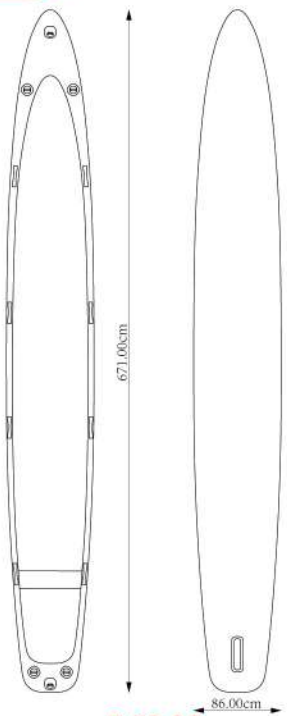

YFP029
Size: Customize

YFP030
Size: Customize

YFP031
Size: Customize

STAND UP PADDLE BOARD

HIGH QUALITY, OVER 10 YEARS EXPERIENCES

ALLROUND BOARD

YSU01
LENGTH
300cm
10'0"
WIDTH
78.7cm
31"
HEIGHT
15cm
6"
VOLUME
290 liters
WEIGHT
8 kg

R-04-01
9' 8" x 31" x 4"

R-05-01
10' 6" x 24" x 5"

R-06-01
10' 6" x 32" x 5"

R-07-01
10' 7" x 33" x 5"

R-07-02
10' 7" x 33" x 5"

R-08-01
12' 6" x 26" x 6"

R-08-02
12' 6" x 27" x 6"

R-09-01
12' 6" x 32" x 6"

R-10-01
13' 2" x 30" x 6"

CUSTOMIZED BOARD

R-10-02
17' x 60" x 5"

R-10-03
18' 5" x 60" x 5"

R-10-04
22' x 33" x 5"

R-11-01
11' x 30" x 5"

R-12-01
10' 7" x 34" x 5"

R-13-01
10' 7" x 34" x 5"

R-13-02
11' 3" x 32" x 5"

R-14-01
14' x 25" x 6"

R-14-02
14' x 26" x 6"

R-14-03
12' 6" x 30" x 5"

R-15-01
14' x 47" x 8"

COMMERCIAL TOWABLES

PREMIUM QUALITY, OVER 10 YEARS EXPERIENCE

PREMIUM QUALITY CUSTOMIZED
INFLATABLE FLY FISH